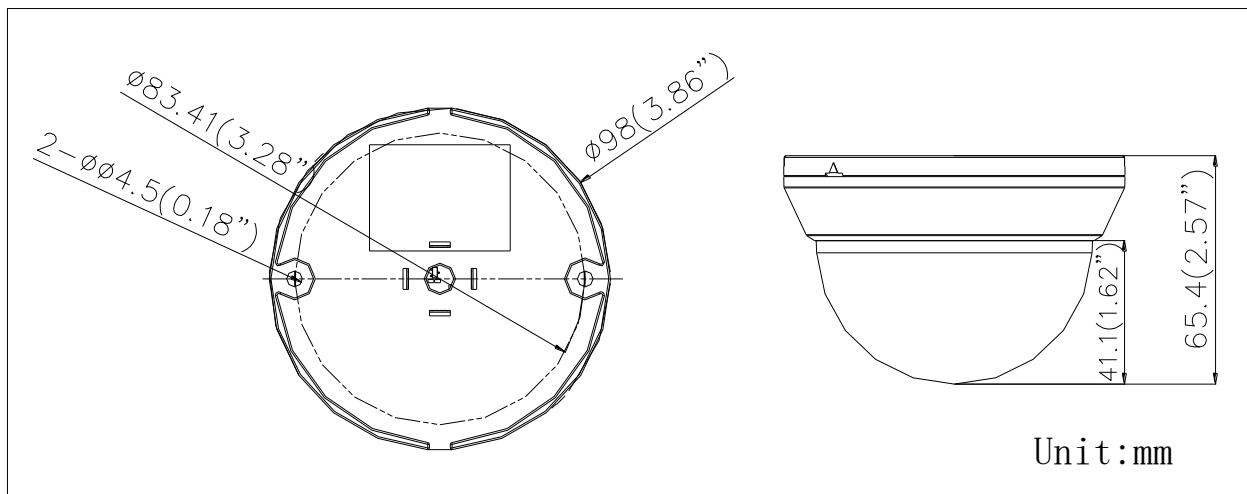

## Specifications

<b>Camera</b>	
Image Sensor	2MP CMOS Image Sensor
Signal System	PAL/NTSC
Effective Pixels	1920(H)*1080(V)
Min. illumination	0.01 Lux @ (F1.2,AGC ON),0 Lux with IR
Shutter Time	1/25(1/30)s to 1/50,000s
Lens	2.8mm, 3.6mm, 6mm optional
	Angle of View: 103°(2.8mm), 82.2°(3.6mm), 54°(6mm)
Lens Mount	M12
Day & Night	ICR
Angle Adjustment	Pan: 0 - 360°, Tilt: 0 - 75°, Rotation: 0 - 360°
Synchronization	Internal synchronization
Video Frame Rate	1080p@25fps/1080p@30fps
HD Video Output	1 Analog HD output
S/N Ratio	>62dB
<b>General</b>	
Operating Conditions	-20 °C - 45 °C (-4 °F - 113 °F), Humidity 90% or less (non-condensing)
Power Supply	12 VDC ± 15%
Power Consumption	Max. 4W
IR Range	Up to 20m
Dimension	Φ 98 x 65.4 mm (φ 3.86" x 2.57")
Weight	250 g

## Dimensions